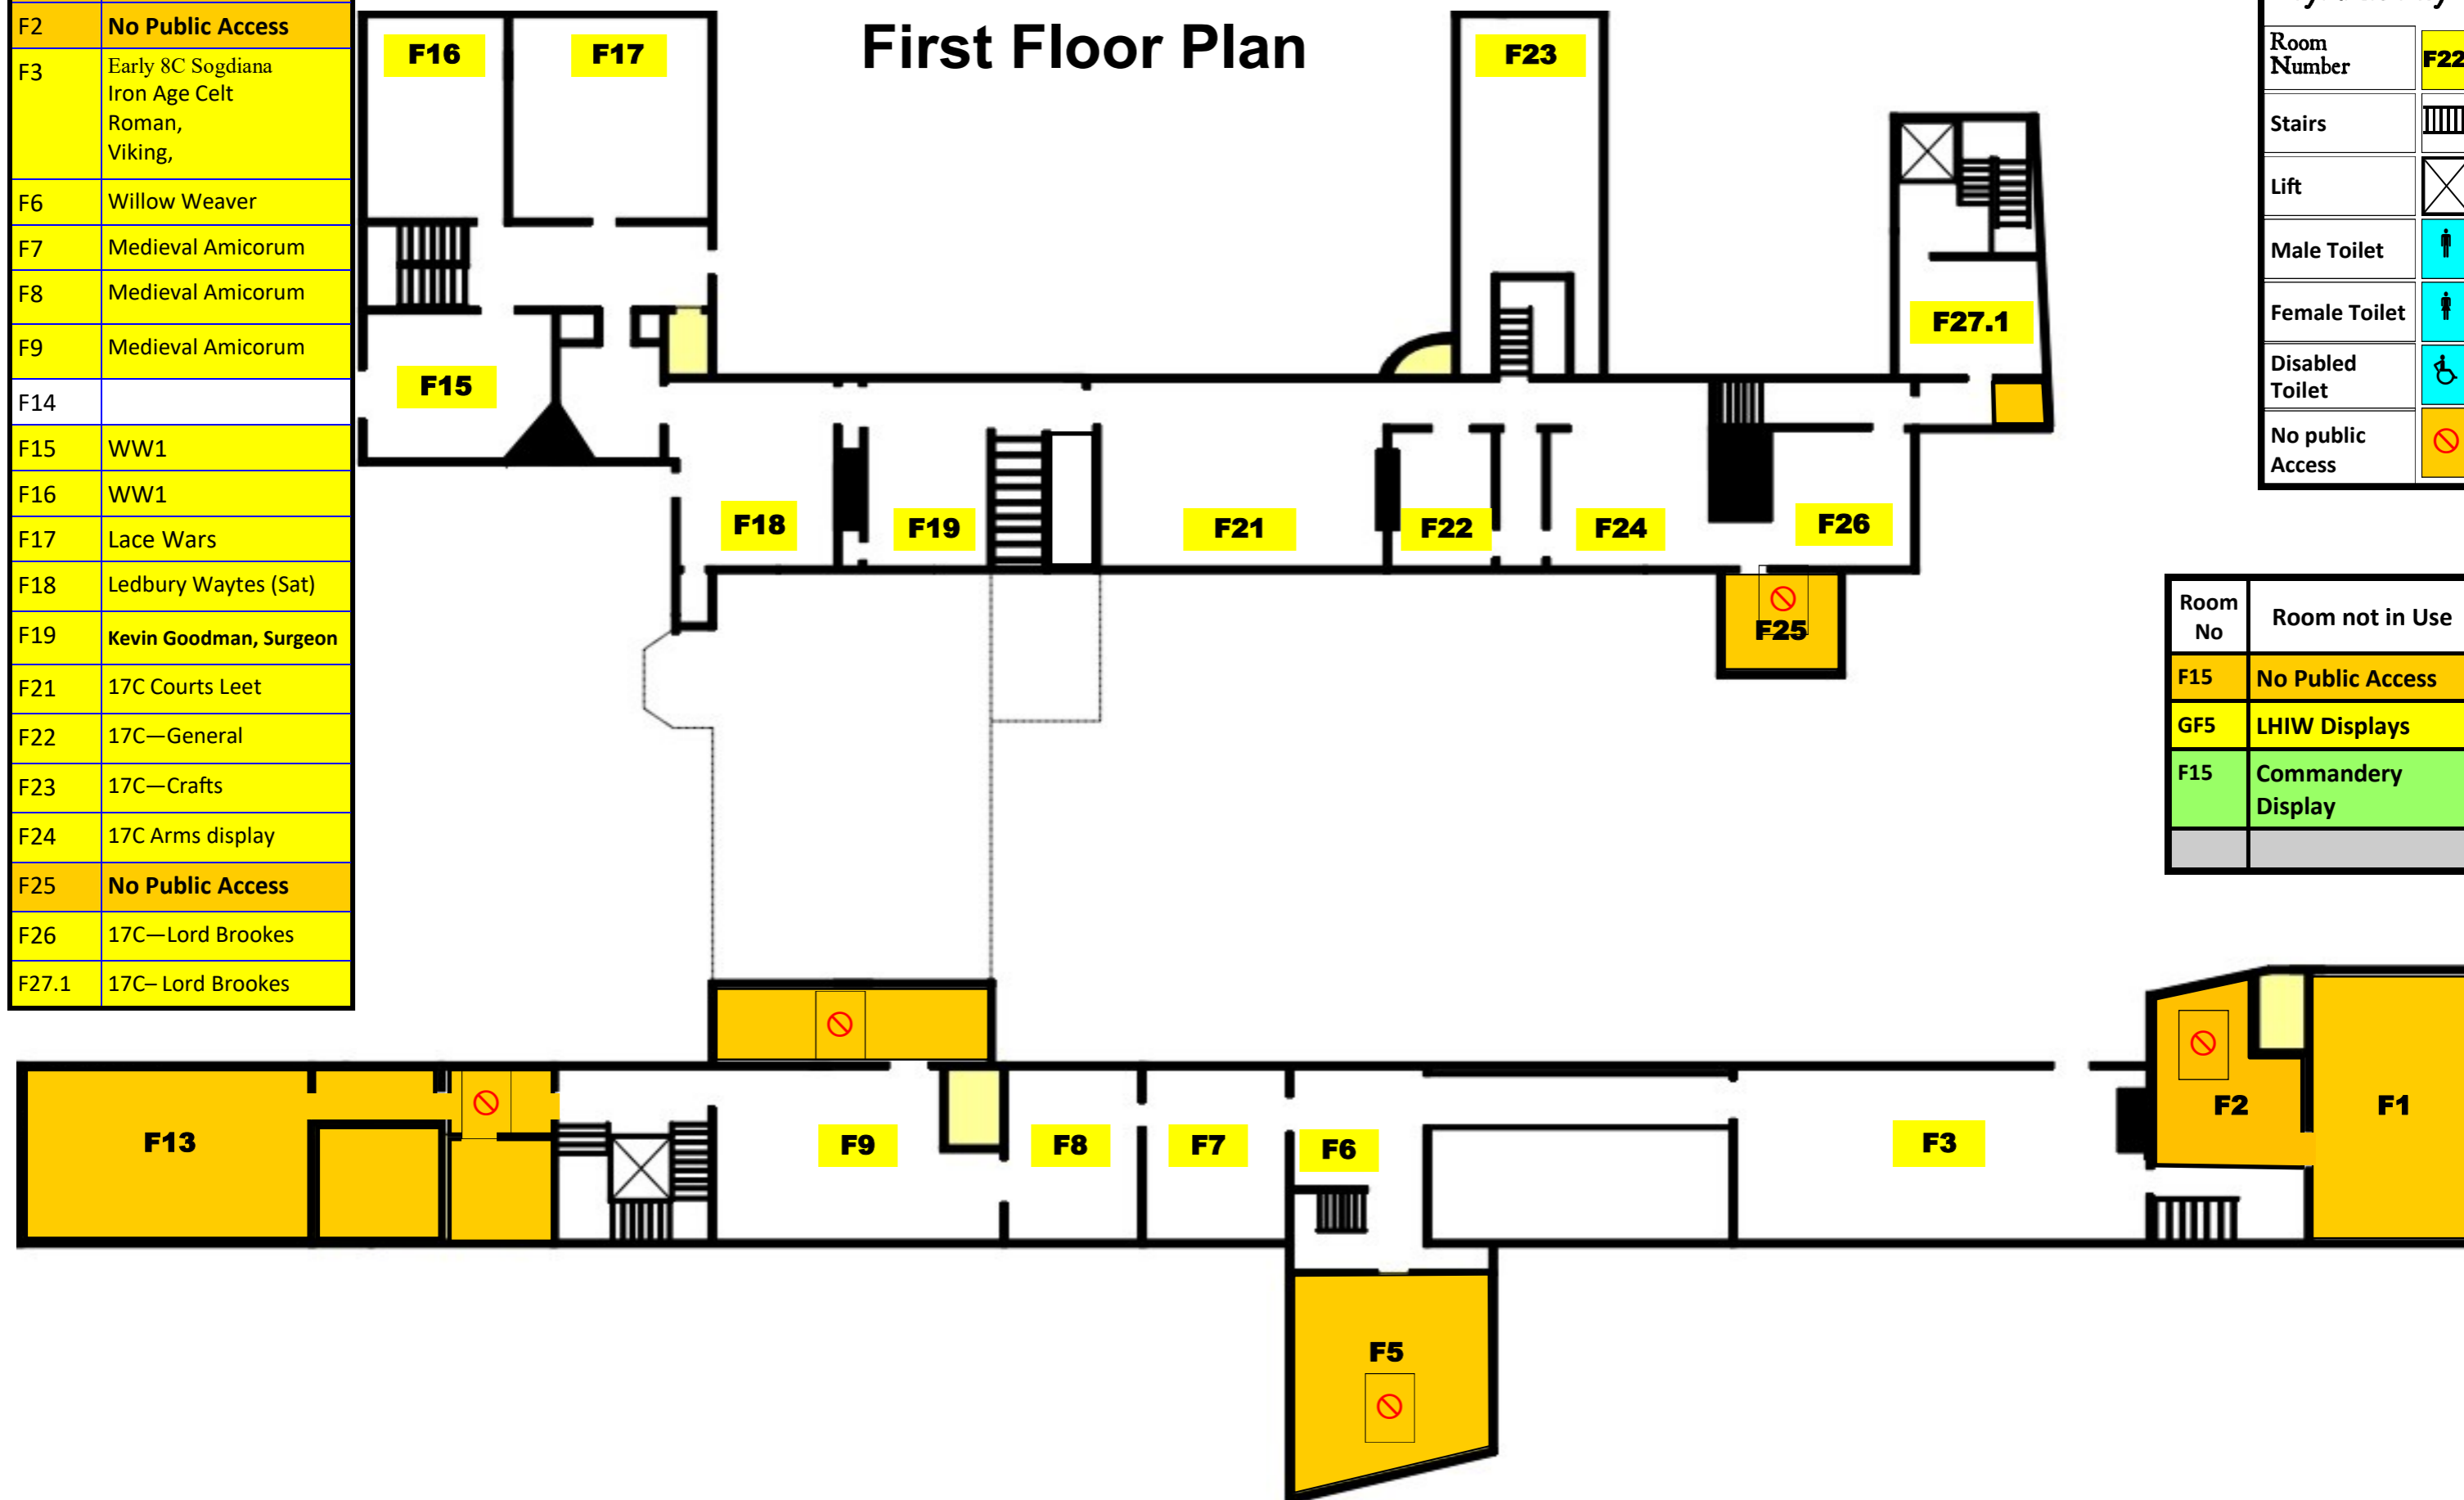

LIVING HISTORY IN WORCESTER

Saturday 22nd February 2025
&
Sunday 23rd February 2025

F1	No Public Access
F2	No Public Access
F3	Early 8C Sogdiana Iron Age Celt Roman, Viking,
F6	Willow Weaver
F7	Medieval Amicorum
F8	Medieval Amicorum
F9	Medieval Amicorum
F14	
F15	WW1
F16	WW1
F17	Lace Wars
F18	Ledbury Waytes (Sat)
F19	Kevin Goodman, Surgeon
F21	17C Courts Leet
F22	17C—General
F23	17C—Crafts
F24	17C Arms display
F25	No Public Access
F26	17C—Lord Brookes
F27.1	17C—Lord Brookes

First Floor Plan

Symbols Key	
Room Number	F22
Stairs	[Stairs symbol]
Lift	[Lift symbol]
Male Toilet	[Male toilet symbol]
Female Toilet	[Female toilet symbol]
Disabled Toilet	[Disabled toilet symbol]
No public Access	[No public access symbol]

Room No	Room not in Use
F15	No Public Access
GF5	LHIW Displays
F15	Commandery Display